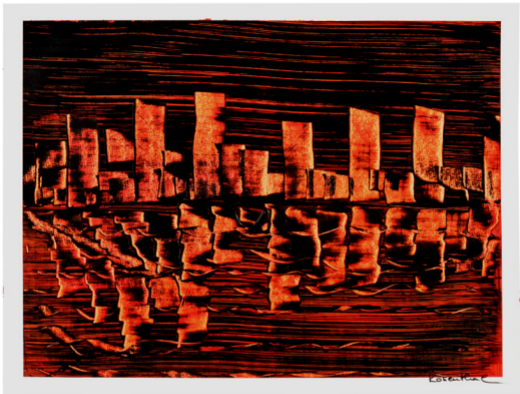

An abstract painting featuring vertical bands of color and texture. The left side is dominated by dark, moody blues and greys, with some red and orange accents. The right side is more vibrant, with broad strokes of red, orange, and yellow. The overall effect is one of dynamic movement and layered depth.

Michaela Rosenthal

**geb. 1969 in Karlsruhe Rüppurr
Krankenschwester und Rettungsassistentin**

**Hobbykünstlerin seit 2018
Autodidaktin**

"Aufgebrochen"
30x100cm

"Treibsand"
40x40cm

"Weiblichkeit"
50x66cm

"Gewaltige Schöpfung"
80x100cm

"Aufgekratzt"
50x50cm

"Macht Spaß
sich im Strudel zu verlieren"
50x50cm

"Neues Leben"
20x60 cm

"Tanz der Delphine"
20x60cm

"Goldene Sonnenuhr Tag"
80x80cm

"Downtown"
50x66cm

"Jesu Geburt, Bethlehem"
40x50 cm