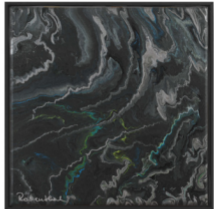

An abstract painting featuring vertical bands of color and texture. The left side is dominated by dark, moody blues and greys, with some red and orange accents. The right side is more vibrant, with broad strokes of red, orange, and yellow. The overall effect is one of dynamic movement and layered depth.

"Wanderung durchs Leben"
36x48cm

"Zusammenhalt"
36x48cm

"Baobab"
40x50 cm

"Great Barrier Reef"
50x65cm

"Hades-verlorene Seelen"
30x100 cm

"Pfingstwunder"
60x60 cm

"Afrika 1"
36x48cm

"Afrika 2"
36x48cm

"Anbetung"
36x48cm

"Eingefroren und gefangen"
25x30cm

"Blauer Planet"
"Zerkratzt, Zerstört, Zerflossen,
Wunderschön"
50cm Durchmesser

"Faszination Meer"
42x60 cm

"Atlantis"
50x70cm

"Geborgenheit"
30x30cm

"Im Wirbel der Geborgenheit"
80x100cm

"Entladung"
30x30cm

"Du segnest mich"
36x48cm

"Wir sind da"
80x100cm

"Vor unserer Zeit"
3x30x30cm (30x120cm)

"Goldene Sonnenuhr Nacht"
80x80cm

"Japanische Kirschblüte"
30x40 cm

"Himmelstöne" Melodie des Lebens
50x70cm