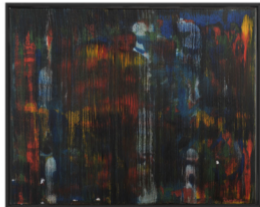

An abstract painting featuring vertical bands of color and texture. The left side is dominated by dark, moody blues and greys, with some red and orange accents. The right side is more vibrant, with broad strokes of red, orange, and yellow. The overall effect is one of dynamic movement and layered depth.

"Wanderung durchs Leben"
36x48cm

"Zusammenhalt"
36x48cm

"Baobab"
40x50 cm

"Great Barrier Reef"
50x65cm

"Hades-verlorene Seelen"
30x100 cm

"Pfingstwunder"
60x60 cm

"Afrika 1"
36x48cm

"Afrika 2"
36x48cm

"Anbetung"
36x48cm

"Eingefroren und gefangen"
25x30cm

"Blauer Planet"
"Zerkratzt, Zerstört, Zerflossen,
Wunderschön"
50cm Durchmesser

"Faszination Meer"
42x60 cm

"Atlantis"
50x70cm

"Geborgenheit"
30x30cm

"Im Wirbel der Geborgenheit"
80x100cm

"Entladung"
30x30cm

"Du segnest mich"
36x48cm

"Wir sind da"
80x100cm

"Vor unserer Zeit"
3x30x30cm (30x120cm)

"Goldene Sonnenuhr Nacht"
80x80cm

"Japanische Kirschblüte"
30x40 cm

"Himmelstöne" Melodie des Lebens
50x70cm