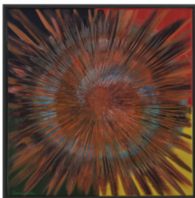

An abstract painting featuring vertical bands of color and texture. The left side is dominated by dark, moody blues and greys, with some red and orange accents. The right side is more vibrant, with broad strokes of red, orange, and yellow. The overall effect is one of dynamic movement and layered depth.

Michaela Rosenthal

**geb. 1969 in Karlsruhe Rüppurr
Krankenschwester und Rettungsassistentin**

**Hobbykünstlerin seit 2018
Autodidaktin**

"Aufgebrochen"
30x100cm

"Treibsand"
40x40cm

"Weiblichkeit"
50x66cm

"Gewaltige Schöpfung"
80x100cm

"Aufgekratzt"
50x50cm

"Macht Spaß
sich im Strudel zu verlieren"
50x50cm

"Neues Leben"
20x60 cm

"Tanz der Delphine"
20x60cm

"Goldene Sonnenuhr Tag"
80x80cm

"Downtown"
50x66cm

"Jesu Geburt, Bethlehem"
40x50 cm